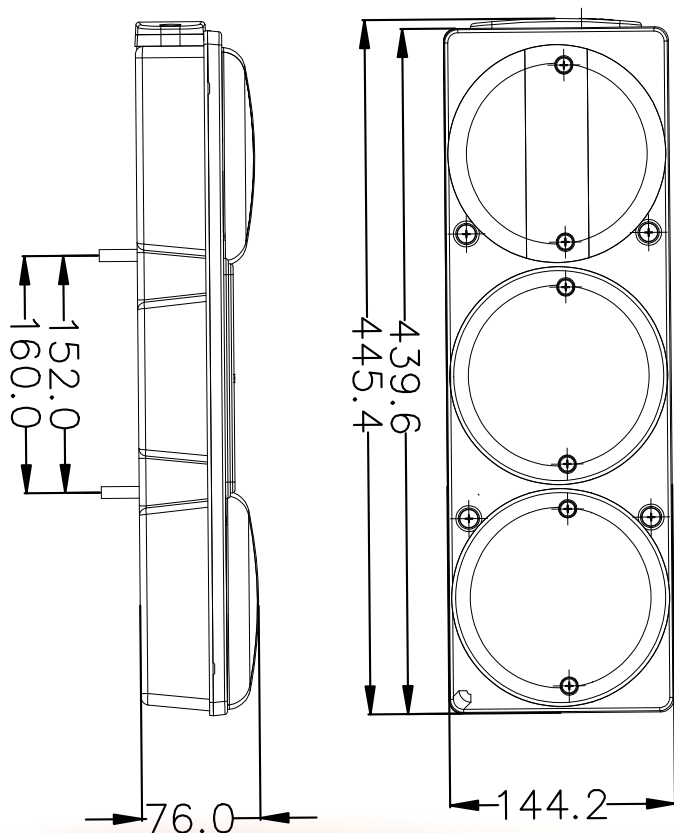

Wiring Diagram For One CA 7040

White – Ground
Green – Indicator
Brown – Tail & Side Marker
Grey – Reverse
Red – Stop

Disclaimer: This diagram is to be used as a guide, Use of this guide is at the installers risk.