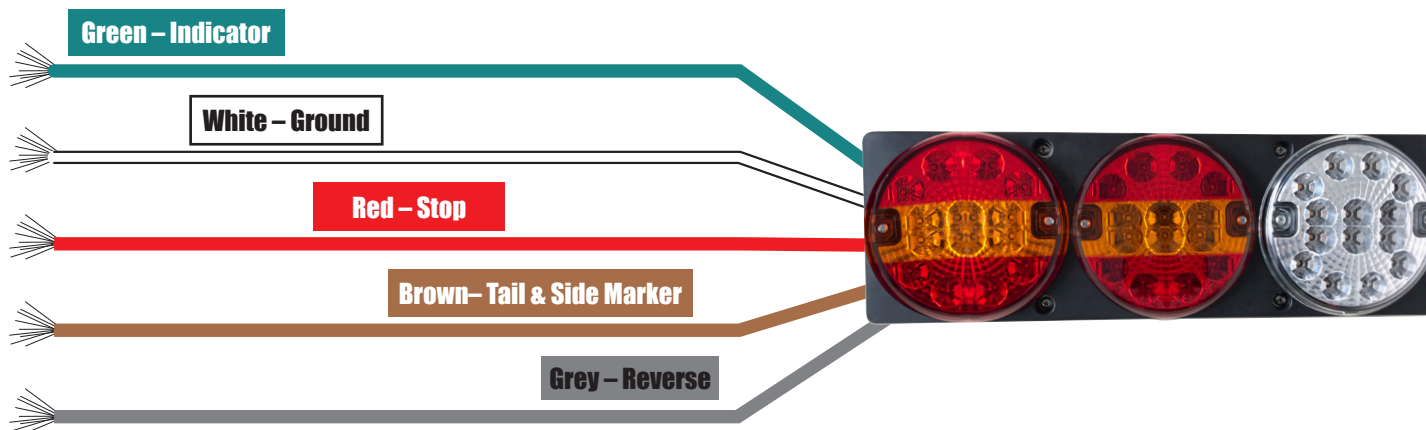

Wiring Diagram For One CA 7040

White – Ground
Green – Indicator
Brown – Tail & Side Marker
Grey – Reverse
Red – Stop

Disclaimer: This diagram is to be used as a guide, Use of this guide is at the installers risk.